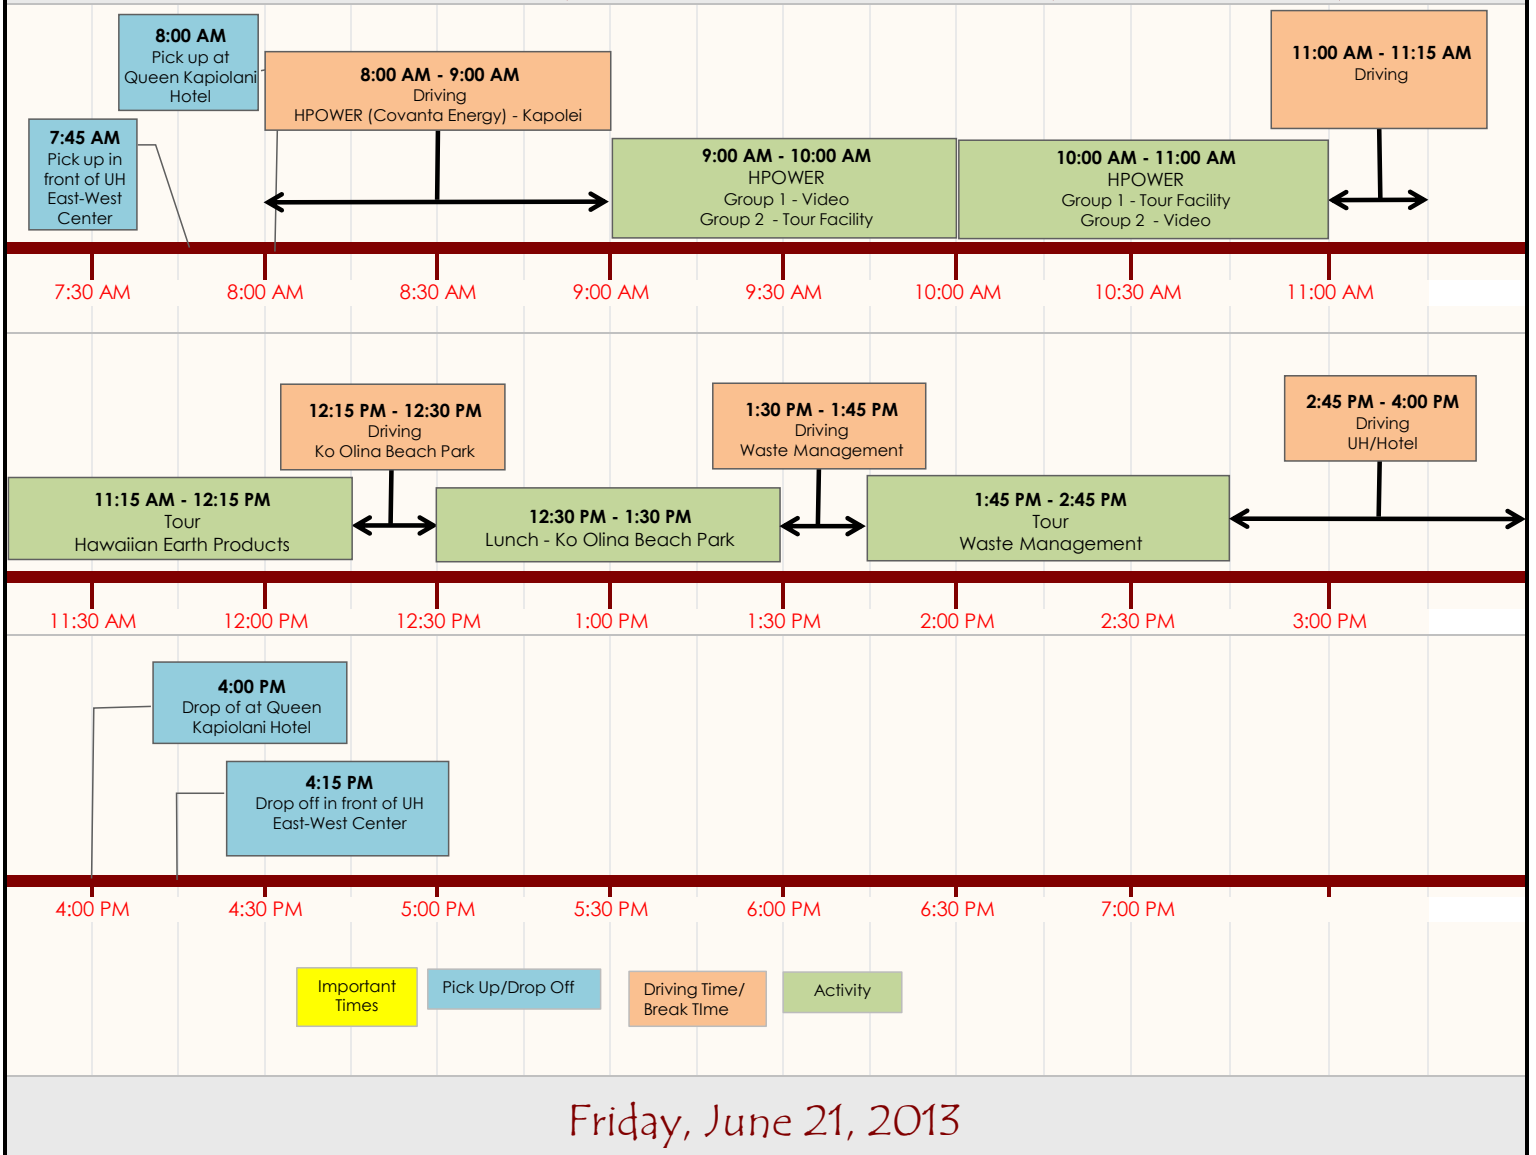

Technical Tour 1- Waste Energy: #POWER, Menehune Magic, Waste Management

Technical Tour 1 - Waste Energy Maximum Capacity: 50 People

Time: 7:45 AM - 4:15 PM

Times are approximate and will depend on traffic conditions.

Lunch and light refreshments will be provided

Instructions and Information:

- Please arrive at the designated time (7:45 AM for East-West Center and 8:00 AM for Queen Kapiolani Hotel). The bus will not wait for people who arrive late.
- Safety requirements for this tour are:
 - Covered shoes
 - Long Pants/Long Sleeve Shirts (for HPOWER)
 - No loose jewelry
 - Long hair must be tied back