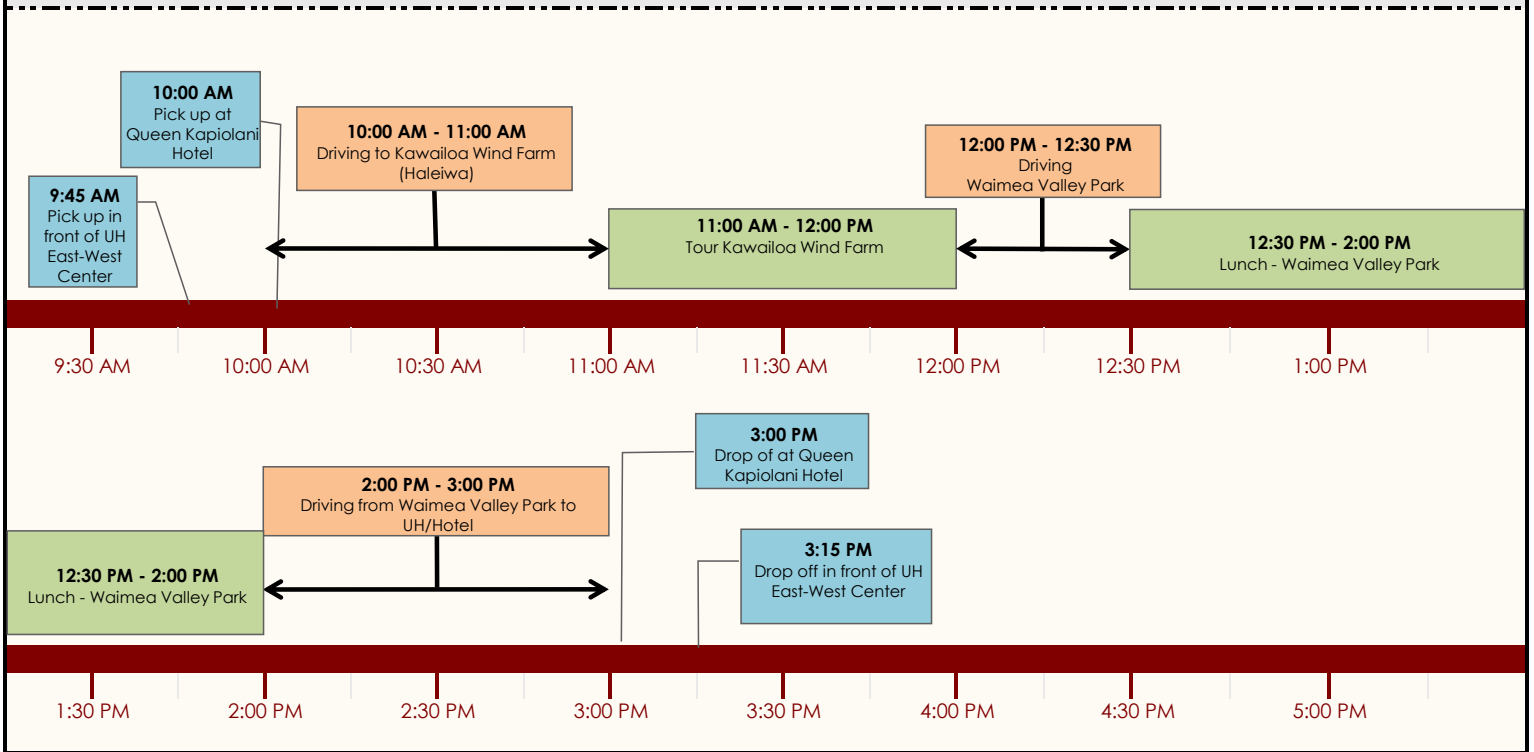

Technical Tour 3b - Kawaiiloa Wind Farm

Technical Tour 3b - Kawaiiloa Wind Farm

Maximum Capacity = 30 People

Time: 9:45 AM - 3:15 PM

Times are approximate and will depend on traffic conditions.

Lunch and light refreshments will be provided

Instructions and information

- Please arrive at the designated time (9:45 AM for UH East-West Center, 10:00 AM for Queen Kapiolani Hotel). The van will not wait for people who arrive late.
- *Safety requirements for this tour:*
 - Covered shoes
 - Long Pants
 - No loose jewelry
 - Long hair must be tied back